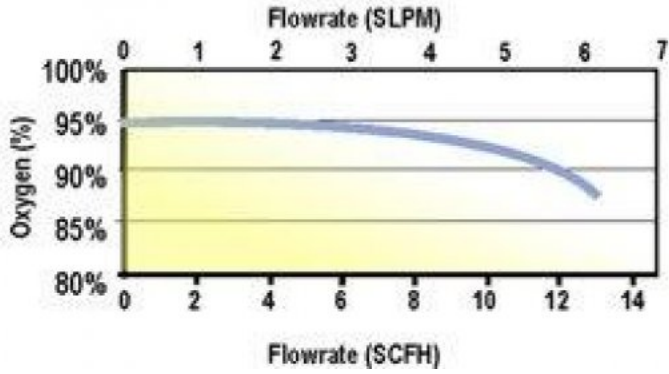

Product Specifications:

Oxygen Concentration	90-94% depending on flowrate
Flowrate	0-12 SCFH (0-5.5 lpm)
Voltages	120V/60Hz standard - 220V/50Hz Optional
Dewpoint	-100 degrees F
Flowmeter	Yes
Oxygen Connection	1/8" FPT
Expected life	7
Compressor Isolation Mounts	Included & Installed
Intake filter	Yes
Mounting Chassis	Powder coated Aluminum Chassis
Warranty	1-year, excludes compressor
Dimensions <small>Weight</small>	17-in x 17-in x 16-in (HxWxD) 43.2-cm x 43.2 cm x 40.7-cm <small>47-lbs (21.4 kg)</small>

OX-12 Flowchart

Graph shows oxygen concentration versus flowrate. The oxygen concentration starts to drop significantly if the flow is increased beyond 12 SCFH (5.5 lpm).