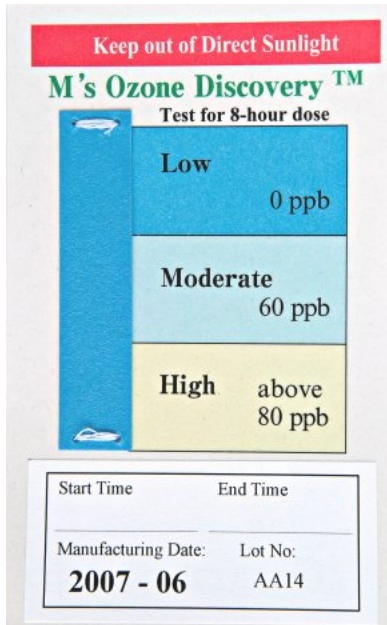

### Features

- most accurate ozone badge in the world!
- will respond within 5 minutes to high ozone levels
- does not require cool storage
- distinct color changes for each ozone level
- 12 Month Shelf Life
- easy to use instructions

### Specifications

Accuracy	+/- 10% if used within the 1st 6 months; +/-15% from 6-12 months
Response time	within 5 minutes at high (> 8 PPM) ozone levels
Operating Temperature	between 59-77 deg F (15-25 deg C)
Operating Humidity	between 20-60% relative humidity
Expose to Sunlight	NO
Usable life	8-hours
Restrictions	Not for use in non-ambient conditions such as exhaust streams or wet, smoky, dusty, or contaminated environments. Do not wet the badge or touch the indicator strip.
Shelf Life	12-months from Manf. date (Refrigeration not required)
Usage	Ready to use upon delivery - Just open foil
Dimensions	3.5 x 2-in (HxW)