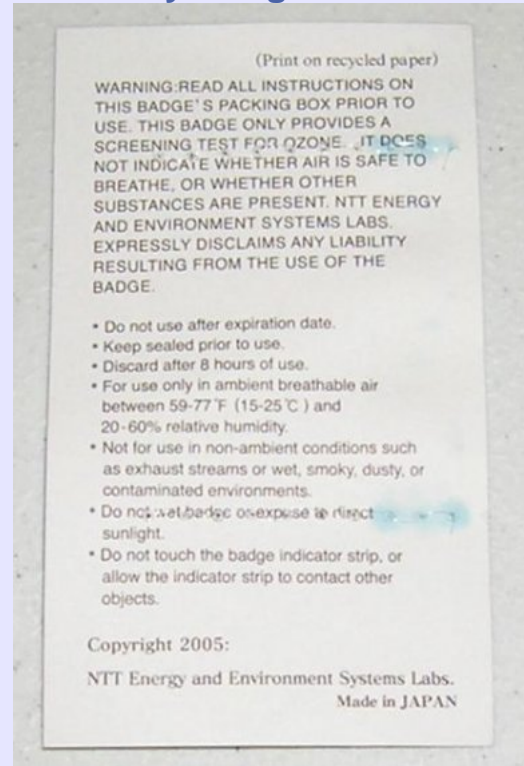

Discovery Badge Instructions

The badge comes with complete instructions for use on the back.